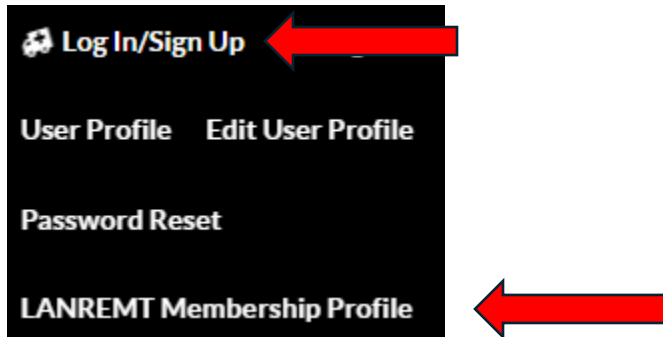

Where to find you LANREMT ID Number ?

Go to the top right menu on the LANREMT website

Log On to the LANREMT site.

Username *

Please fill in this field

Password *

Remember me

 WEB AUTHENTICATION

LOG IN

One log in you should see your profile and see your Membership-ID

A screenshot of the LANREMT user profile page. The page has a navigation bar with 'Edit Profile', 'My Subscriptions', and 'Subscription History'. The main content area contains a form with the following fields: 'Avatar' (with a 'Choose File' button and 'No file chosen' text), 'Email *' (with a masked email address), 'Password' (with a masked password and an eye icon), 'Retype Password *' (with a masked password and an eye icon), 'Membership ID' (with the value 'LaNREMT' and a red arrow pointing to it), 'First Name *' (with a masked name), 'Last Name *' (with a masked name), 'Organization' (with a masked name), 'Address *' (with a masked address), 'City *' (with a masked city), 'State *' (with a dropdown menu showing 'Louisiana'), 'Zip *' (with a masked zip code), 'Phone' (with a masked phone number), 'Email *' (with a masked email address), and 'Comment' (with a text area containing a single character 'o').